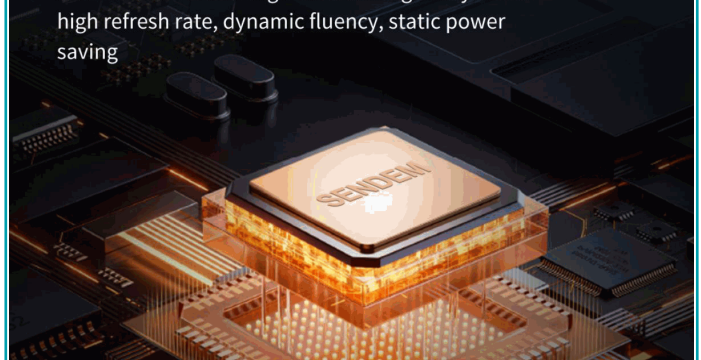

CÓDIGO:
AB1208

FICHA TÉCNICA

Smartwatch Con Llamadas Y Pantalla Hd 2.1". Reloj Inteligente Ip67. Con Monitor De Ritmo Cardíaco Y Carga Magnética. Color Rosado.

***Nombre:** Smartwatch con Llamadas y Pantalla HD

Vibrant and Vibrant Full screen

2.1" ultra clear full screen, vibrant and colorful colors fill the entire screen, creating a sense of immersion. The 352 * 424 ultra high resolution provides a delicate and clearer picture quality, making it immersive and dazzling

352*424
resolution ratio

2.1
Ultra clear full screen

Multifunctional Smart Call Watch

Motion Monitoring | Heart Rate Monitoring | Voice Assistant

Performance Explosion and Energy Efficiency Leap

Equipped with [Torch Core] flagship chip, the energy efficiency ratio, touch fluency and response speed have reached a new high 60Hz intelligent dynamic high refresh rate, dynamic fluency, static power saving