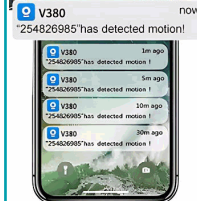

## Dual Camera No Blind Spot

Normal lens: One direction blind area is large

Dual lens: Two areas are monitored simultaneously