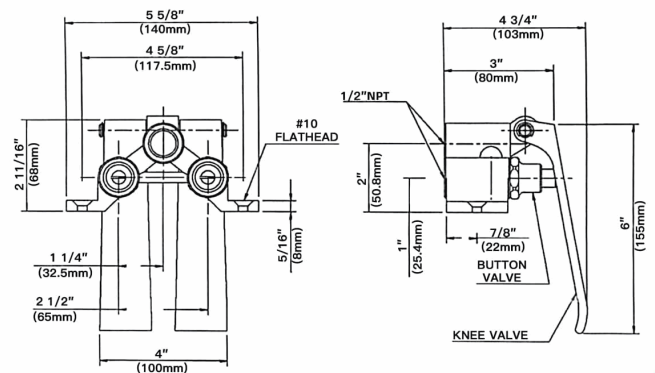

Self-closing water valve

1/2" NPT thread

Premium Brass

Cold & Hot water sign

Easy to install

Specification

Easy Installation