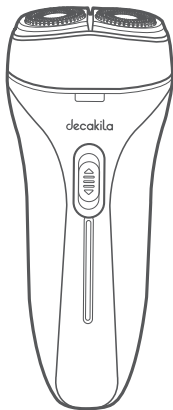

decakila

KMHR011W
ROTARY SHAVER