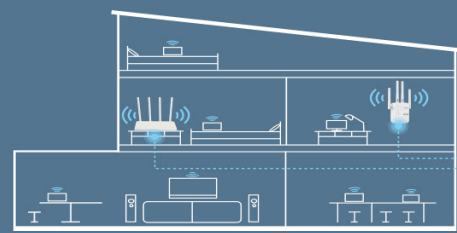

Full coverage of signals in all directions