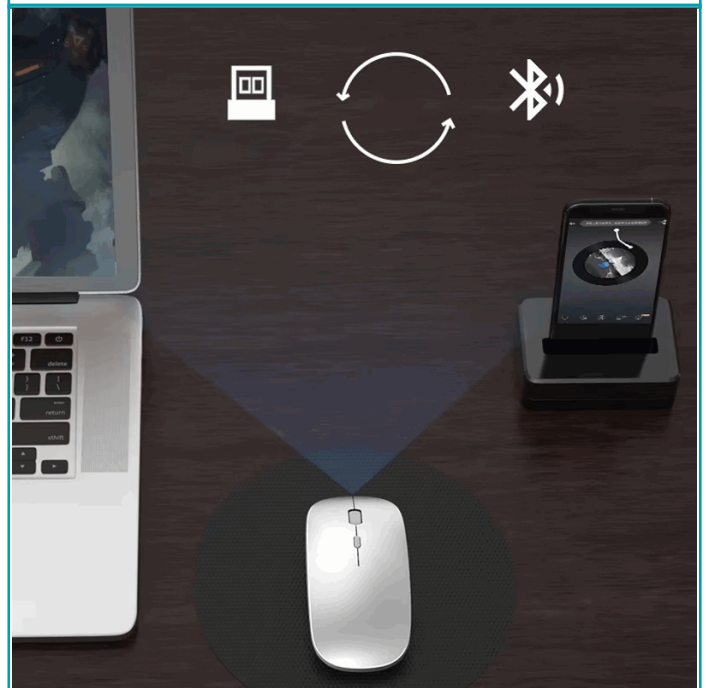

BLUETOOTH 5.0 SPEED CONNECTION

Wireless Bluetooth dual mode

BLUETOOTH 5.0 + 2.4G WIRELESS SUPPORT MAC