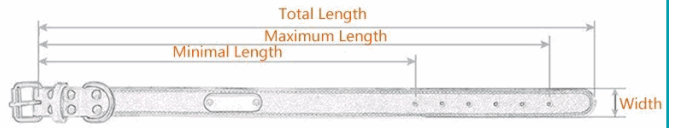

Size	Length	Width	Neck Adjustable
S	13.5" (34cm)	0.6" (1.7cm)	10-12" (25-31cm)
M	15.5" (39cm)	0.8" (2.2cm)	10.5-13.5" (27-34cm)
L	19.5" (49cm)	1" (2.7cm)	13.5-17" (34-43cm)
XL	23" (59cm)	1.2" (3.2cm)	17-20.5" (43-53cm)
XXL	27" (69cm)	1.4" (3.7cm)	20.5-24.5" (53-62cm)

CLEAR LASER ENGRAVING PROCESS, USING THE LATEST LASER ENGRAVING MACHINE, IT IS CLEAR AND NOT EASY TO WEAR

IN ORDER TO FIT THE PET BODY MORE, THE PLATE CAN BE BENT FREELY

**\*Nombre:** Collar de cuero para mascotas

**Código de producto:** MAS81.V

**Marca:** GENERICO

**Tipo:** Collares

### Measurement Method

Measure the circumference of the pet's neck with a soft ruler, and place two fingers between the pet's neck and neck to measure the circumference of the pet's neck

Size	Length	Width	Neck Adjustable
S	13.5" (34cm)	0.6" (1.7cm)	10-12" (25-31cm)
M	15.5" (39cm)	0.8" (2.2cm)	10.5-13.5" (27-34cm)
L	19.5" (49cm)	1" (2.7cm)	13.5-17" (34-43cm)
XL	23" (59cm)	1.2" (3.2cm)	17-20.5" (43-53cm)
XXL	27" (69cm)	1.4" (3.7cm)	20.5-24.5" (53-62cm)