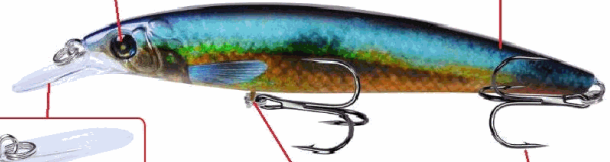

3D Lifelike Eyes
3D lifelike fish eye more attractive and realistic