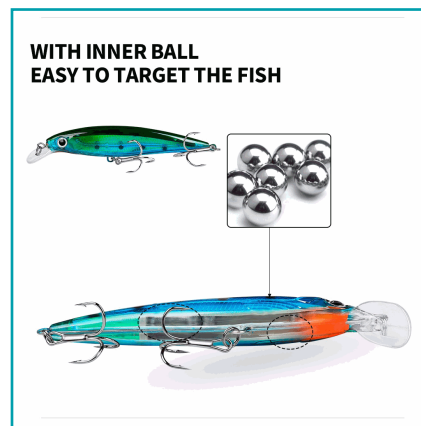

## FICHA TÉCNICA

Señuelo Minnow Verde Anzuelo Triple 11 Cm.

**CÓDIGO:**  
**PEZ114.1**

\*Nombre: Señuelo Minnow verde anzuelo triple 11 cm.

Código de Barras: 1534876245955

Código de producto: PEZ114.1

Tipo: Señuelos de pesca

## INFORMACIÓN ADICIONAL

- Señuelo Minnow Verde Anzuelo Triple 11 Cm.
- Minnow 11 Cm. / 13.4G
- 3D Nature - Realístico
- Color Verde 4# Anzuelos Mustad Triples

13.4g/0.47oz~11cm/4.33" 4#Hooks

## WITH INNER BALL EASY TO TARGET THE FISH

**3D Lifelike Eyes**  
3D lifelike fish eye more attractive and realistic

**Realistic Fish Body**  
Streamline-body and lifelike skin

**Tongue Board**  
The Tongue Board Under the Big Ripple Under Water when Moving

**High Strength Bicyclic**  
High strength double flattened split rings increased resistance of pull

**Treble Hooks**  
Hooks are very sharp and strong