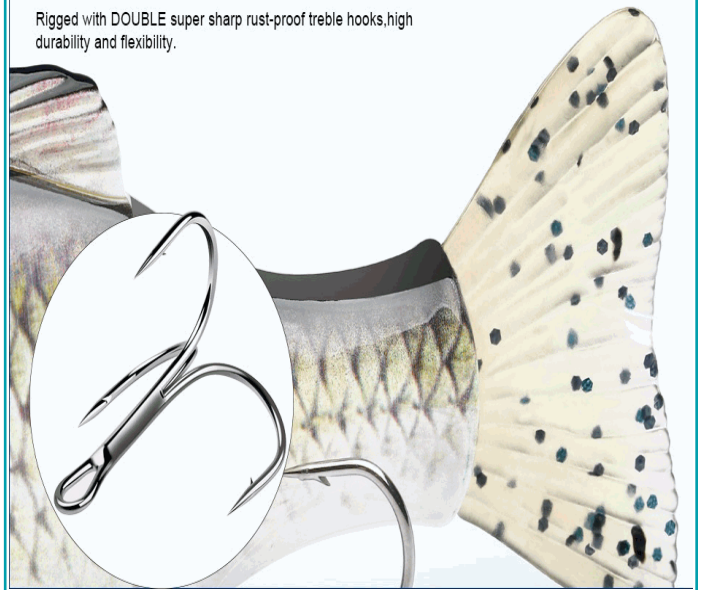

Tipo: Señuelos de pesca

INFORMACIÓN ADICIONAL

- Señuelo De Dos Secciones 17 Cm
- Señuelo Figura De Pez 17 Cm / 87G
- Dos Anzuelos Triples De Alta Calidad
- Bola De Acero Interior Para Sonido
- Realístico 3D

170mm/87g

HIGH-STRENGTH DOUBLE HOOK

Rigged with DOUBLE super sharp rust-proof treble hooks, high durability and flexibility.

INSTALL STEEL BALL

Built-in steel ball makes some voice to attract more fishes to attach and enhance the throwing distance when you fishing.

ARTIFICIAL BAIT-3D PRINTED BODY,REUSABLE AND ENVIRONMENTALLY FRIENDLY

SWIMMING BAIT.
brightly copy the actual bait fish color and pattern.

3D-NATURE EYES

Fishing body with 3D eyes , makes the lure as alive , and the big bass will find the lure easier, especially yellow perch,waieye , pike , muskie , roach , trout , etc.

2-SEGEMENTS BODY

Multi jointed body,lifelike painting are connected with textile fabrics,moves flexible,simulation fish tail shows,will be vital to big fishes and the hooks are sharp enough to catch fish.