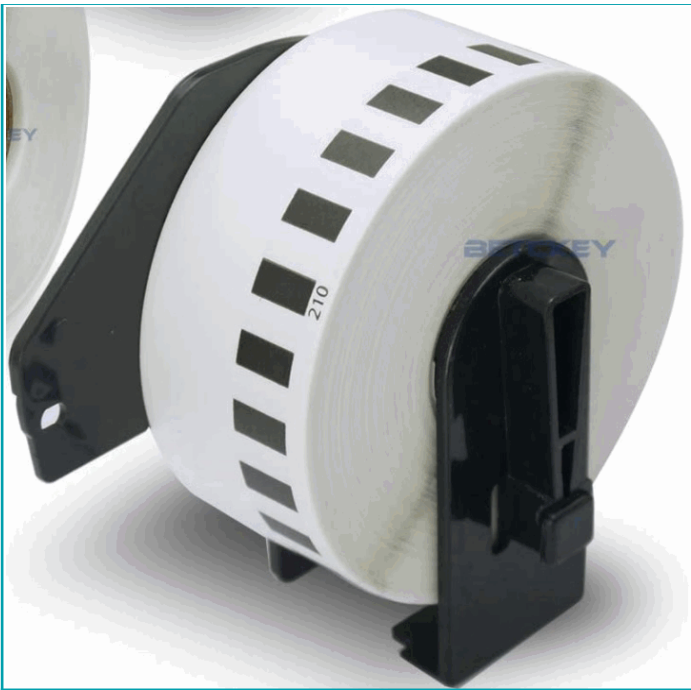

## FICHA TÉCNICA

Rollo Continuo Para Impresora Brother Dk-22210, 29Mm X 30.8M(1-1/7" X 100') ( Con Holder Plastico). Color Blanco

\***Nombre:** Rollo continuo para brother DK-22210, 29mm x 30.8m(1-1/7" x 100'). Color blanco

## INFORMACIÓN ADICIONAL

Rollo Continuo Para Impresora Brother Dk-22210, 29Mm X 30.8M(1-1/7" X 100') ( Con Holder Plastico). Color Blanco

100% Compatible Con:

Dk-2210 Labels Have Been Developed To Work In Harmony With Your Brother QI Label Printer .

QI-500 | QI-550

QI-570 | QI-570Vm | QI-580N

QI-650Td

QI-700 | QI-710W | QI-720Nw

QI-800 | QI-810W | QI-820Nwb

QI-1100 | QI-1110Nwb

QI-1050

QI-1060 | QI-1060N

## Features

22210  
Continuous

-  Strong Adhesive
-  Bright White
-  Resistant to Scratches
-  Crystal Clear Print Quality
-  BPA Free

29mm (1-1/8")

30.48m (100')